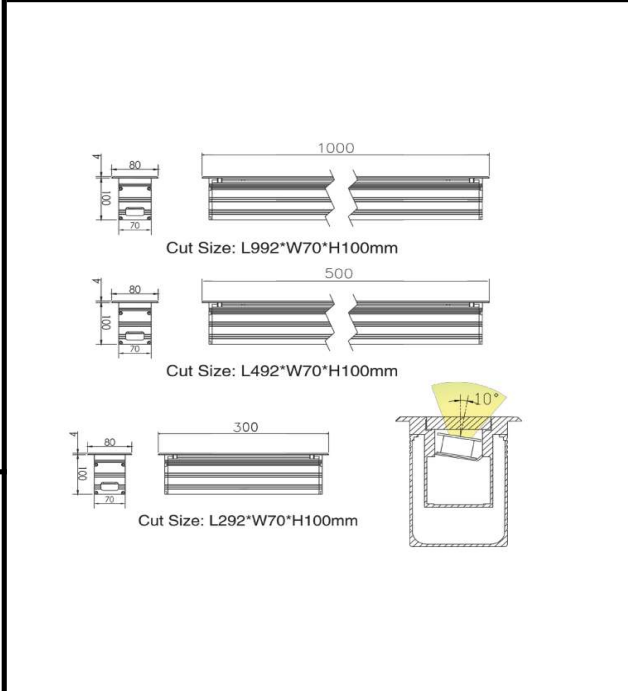

Sovitron Interior Pvt.Ltd.

<b>Model Name</b>	UNITY-2306 / DL-OSL-2306A-9(0.5M)
<b>Description</b>	linear Inground light

Technical description	Image
-----------------------	-------

<b>Dimension</b>	L=1000mm Cutout W=70mm With trim W=80mm H=100mm
<b>Frame</b>	Aluminum
<b>Color Tempertaure</b>	5700K
<b>Power</b>	11W
<b>Total Luminous Flux</b>	715 lm
<b>Efficacy</b>	65 lm/W
<b>IP rating</b>	67
<b>Color Rendering</b>	≥80
<b>Mounting</b>	Buried
<b>Beam angle</b>	5, 12.5, 20, 30, 45, 60, 15X30, 10X60 Degree
<b>Optics</b>	Tempered glass
<b>Dimming</b>	NON-Dimmable
<b>Operating Voltage</b>	220-240 VAC
<b>Standard Lifetime</b>	L70 minimum at 50,000 burning hours

**Remarks:-**

**Dimension diagram**

Address: Plot #7 Saroorpur-Nangla Industrial Area,Ballabgharh-Sohna Road,Faridabad-121005  
 Email: info@sovitron.com